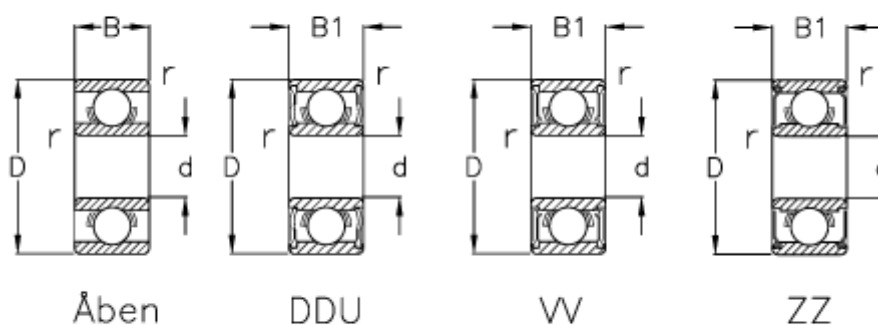

Data Sheet

Article number: 570408007020

Description: NSK Bearing 608 Z C3
d=8 D=22 B=7

Measures

B	= 7	Max rpm ZZ-WW = 34000
B1	= 7	r min = 0.3
d	= 8	Type = 608
D	= 22	
Load Cor (N)	= 1370	
Load Cr (N)	= 3300	
Max rpm DD	= 28000	
Max rpm open	= 40000	